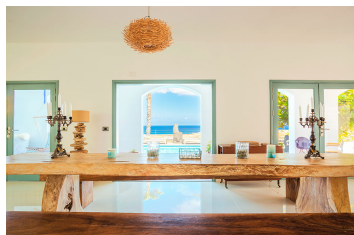

Ref: L326029

Tabayesco

Beds: 6 Bath: 5 Property Type: Villa Built Size: 340 sqm Plot Size: 10,064 sqm

Price: **€1,800,000**

Set on the hillside above the tranquil village of Tabayesco, this distinctive private residence enjoys far-reaching views across the north-east coastline of Lanzarote and the Atlantic beyond. Positioned just moments from the shoreline and close to the coastal village of Arrieta and the golden sands of Arrieta Bay, the property offers a rare combination of privacy, space and coastal scenery. Villa Palacio is a striking modern home designed to maximise natural light and its exceptional outlook. The interiors are arranged over several levels and feature an open-plan layout that creates a natural flow between living, dining and relaxation spaces. Large windows frame the surrounding landscape, allowing the sea views to remain a constant presence...