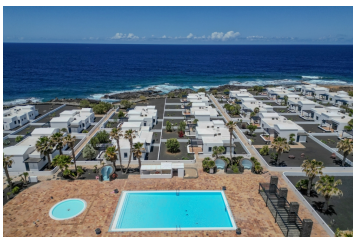

## Playa Blanca

Beds: 2 Bath: 1 Property Type: Bungalow Built Size: 79 sqm Plot Size: 337 sqm

Price: **€275,000**

Lanzarote Investments are thrilled to introduce a stunning coastal development located in Playa Blanca. This collection of beautifully renovated two-bedroom, one-bathroom bungalows offers both comfort and coastal elegance in an outstanding natural location. Each bungalow is thoughtfully designed with modern interiors, air conditioning and a fresh ambiance, complemented by spacious plots some with breathtaking sea views. Development amenities include a beautiful communal pool, and direct access to the amazing playa blanca coastal promenade where you can enjoy Lanzarote's warm climate year-round while enjoying the breathtaking sea views. This is an exceptional opportunity for those seeking a fantastic investment in Playa Blanca, with the...

- Garden
- Seaview
- Air conditioning
- Mountain view